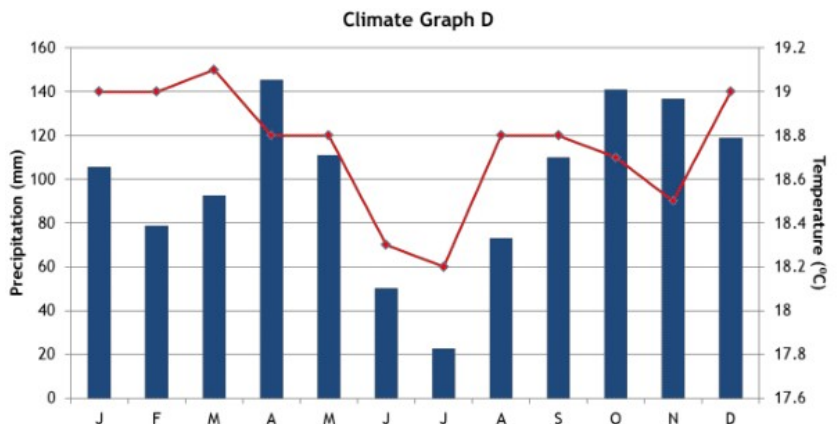

Hemisphere: N

Other info: Temperate/maritime  
high annual precipitation

This must be a climate graph for:

Paris, France

Min temp: 16 °C

Max temp: 23 °C

Hemisphere: S

Other info: mild desert climate

This must be a climate graph for:

Lima, Peru

Min temp: 18.2 °C

Max temp: 19.1 °C

Hemisphere: S (near equator, 2° S)

Other info: Tropical/Mountain  
(elevation 1503 m)

This must be a climate graph for:

Goma, The Congo

Min temp: 15 °C

Max temp: 25 °C

Hemisphere: S

Other info: Maritime climate

This must be a climate graph for:

Brisbane, Australia

Min temp: 14 °C

Max temp: 35 °C