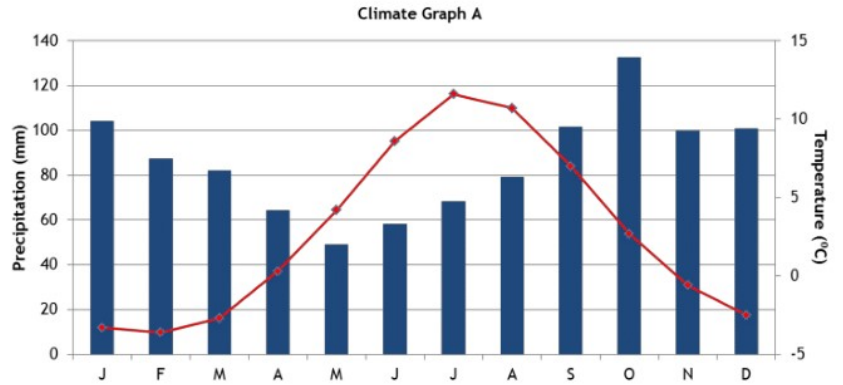

## **What affects climate?**

- **Latitude:**
  - **polar climate** (near North/South pole): very cold winters, cool summers
  - **tropical climate** (near equator): hot temperatures every season, wet conditions
  - **temperate climate** (in between): moderate conditions year round
  - **desert climate:** dry conditions around 23.5° latitude (Tropic of Cancer/Capricorn)
  - **Northern hemisphere:** warmest around July
  - **Southern hemisphere:** coolest around July
- **Elevation:**
  - **mountain climate:** cooler than places at lower altitudes
- **Nearness to water:**
  - **maritime climate** (near ocean/sea): more moderate, wetter conditions
  - **continental climate:** hot summers, cold winters, drier conditions

Min temp: -3 °C

Max temp: 12 °C

Hemisphere: N

Other info: Maritime climate

This must be a climate graph for:

Tromso, Norway

Min temp: 3 °C

Max temp: 18 °C

Hemisphere: N

Other info: Temperate/maritime  
high annual precipitation

This must be a climate graph for:

Paris, France

Min temp: 16 °C

Max temp: 23 °C

Hemisphere: S

Other info: mild desert climate