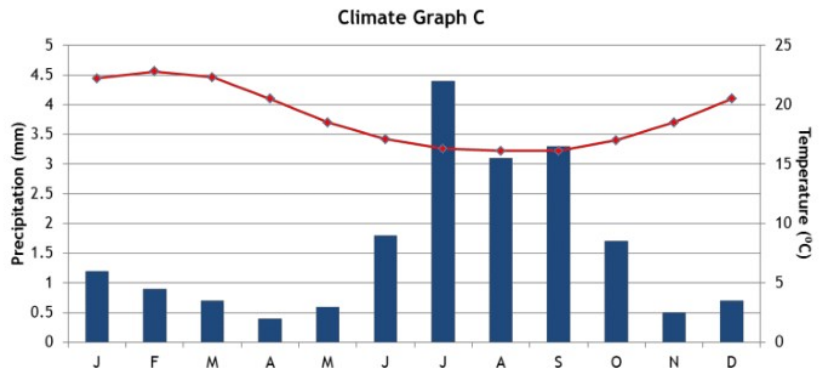

Hemisphere: N

Other info: Temperate/maritime  
high annual precipitation

This must be a climate graph for:

Paris, France

Min temp: 16 °C

Max temp: 23 °C

Hemisphere: S

Other info: mild desert climate

This must be a climate graph for:

Lima, Peru

Min temp: 18.2 °C

Max temp: 19.1 °C

Hemisphere: S (near equator, 2° S)

Other info: Tropical/Mountain  
(elevation 1503 m)

This must be a climate graph for:

Goma, The Congo