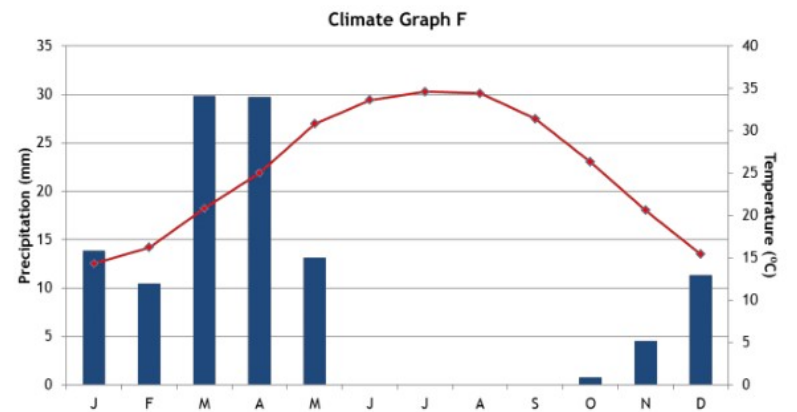

Min temp: 14 °C

Max temp: 35 °C

Hemisphere: N (25° N)

Other info: Desert climate
(near Tropic of Cancer)

This must be a climate graph for:

Riyadh, Saudi Arabia

Min temp: -19 °C

Max temp: 19 °C

Hemisphere: N

Other info: Continental climate

This must be a climate graph for:

Omsk, Russia