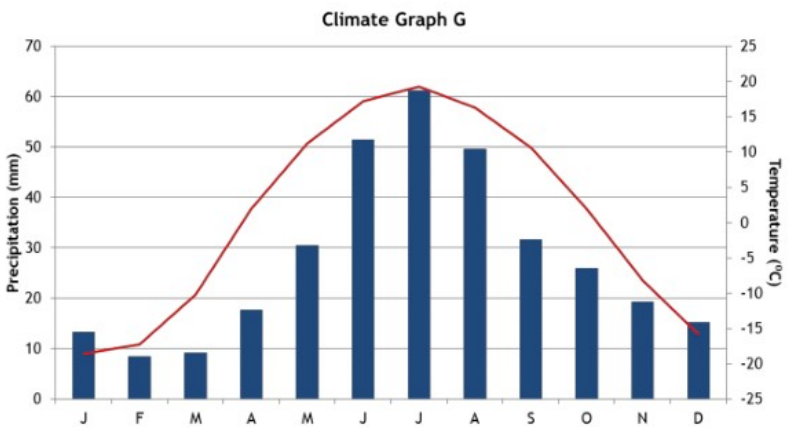

Min temp: 15 °C

Max temp: 25 °C

Hemisphere: S

Other info: Maritime climate

This must be a climate graph for:

Brisbane, Australia

Min temp: 14 °C

Max temp: 35 °C

Hemisphere: N (25° N)

Other info: Desert climate  
(near Tropic of Cancer)

This must be a climate graph for:

Riyadh, Saudi Arabia

Min temp: -19 °C

Max temp: 19 °C

Hemisphere: N

Other info: Continental climate

This must be a climate graph for:

Omsk, Russia

Min temp: 13 °C

Max temp: 21 °C

Hemisphere: N

Other info: Temperate/maritime

This must be a climate graph for:

Los Angeles, USA