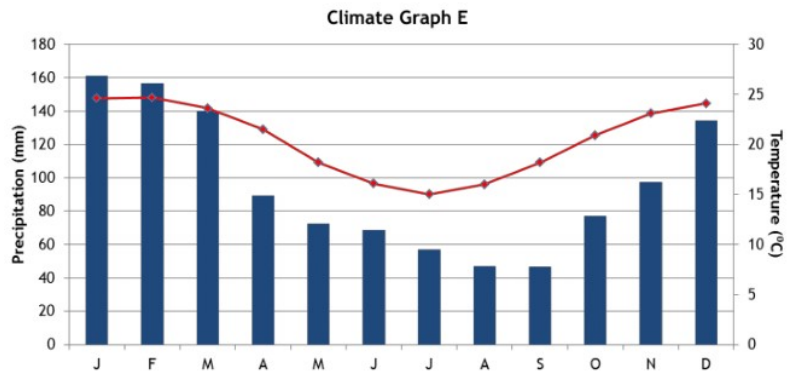

This must be a climate graph for:

Lima, Peru

Min temp: 18.2 °C

Max temp: 19.1 °C

Hemisphere: S (near equator, 2° S)

Other info: Tropical/Mountain  
(elevation 1503 m)

This must be a climate graph for:

Goma, The Congo

Min temp: 15 °C

Max temp: 25 °C

Hemisphere: S

Other info: Maritime climate

This must be a climate graph for:

Brisbane, Australia

Min temp: 14 °C

Max temp: 35 °C

This must be a climate graph for:

Omsk, Russia

Min temp: 13 °C

Max temp: 21 °C

Hemisphere: N

Other info: Temperate/maritime

This must be a climate graph for:

Los Angeles, USA