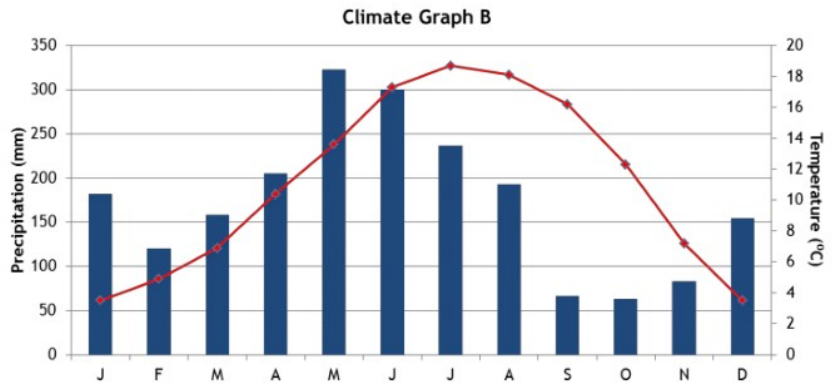

## **What affects climate?**

- **Latitude:**
  - **polar climate** (near North/South pole): very cold winters, cool summers
  - **tropical climate** (near equator): hot temperatures every season, wet conditions
  - **temperate climate** (in between): moderate conditions year round
  - **desert climate:** dry conditions around 23.5° latitude (Tropic of Cancer/Capricorn)
  - **Northern hemisphere:** warmest around July
  - **Southern hemisphere:** coolest around July
- **Elevation:**
  - **mountain climate:** cooler than places at lower altitudes
- **Nearness to water:**
  - **maritime climate** (near ocean/sea): more moderate, wetter conditions
  - **continental climate:** hot summers, cold winters, drier conditions

Min temp: -3 °C

Max temp: 12 °C

Hemisphere: N

Other info: Maritime climate

This must be a climate graph for:

Tromso, Norway

Min temp: 3 °C

Max temp: 18 °C

Hemisphere: N

Other info: Temperate/maritime  
high annual precipitation

This must be a climate graph for:

Paris, France

Min temp: 16 °C

Max temp: 23 °C

Hemisphere: S

Other info: mild desert climate